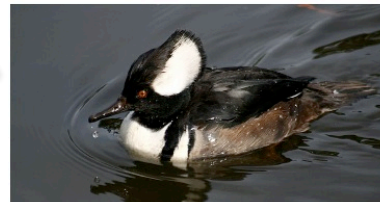

# Duck Dating Game

Male and female ducks often look quite different from each other. Males sport showy breeding plumage to impress the ladies, while females are drab to blend in to their surroundings. Draw a line to lead these ladies on the left to the drake of their dreams on the right.

## Duck Dating Game

Male and female ducks often look quite different from each other. Males sport showy breeding plumage to impress the ladies, while females are drab to blend in to their surroundings. Draw a line to lead these ladies on the left to the drake of their dreams on the right.

© Adrian Pingstone

**Hooded merganser**

F. Albert Ellis © CAS

**Mallard**

US Fish & Wildlife Service

**Steller's eider**

© Andreas Terepe

**Tufted duck**

© Just Chaos/Wikimedia Commons

**Wood duck**

© Andreas Terepe

F. Albert Ellis © CAS

© Adrian Pingstone

US Fish & Wildlife Service

Dr. Antonio J. Ferreira © CAS